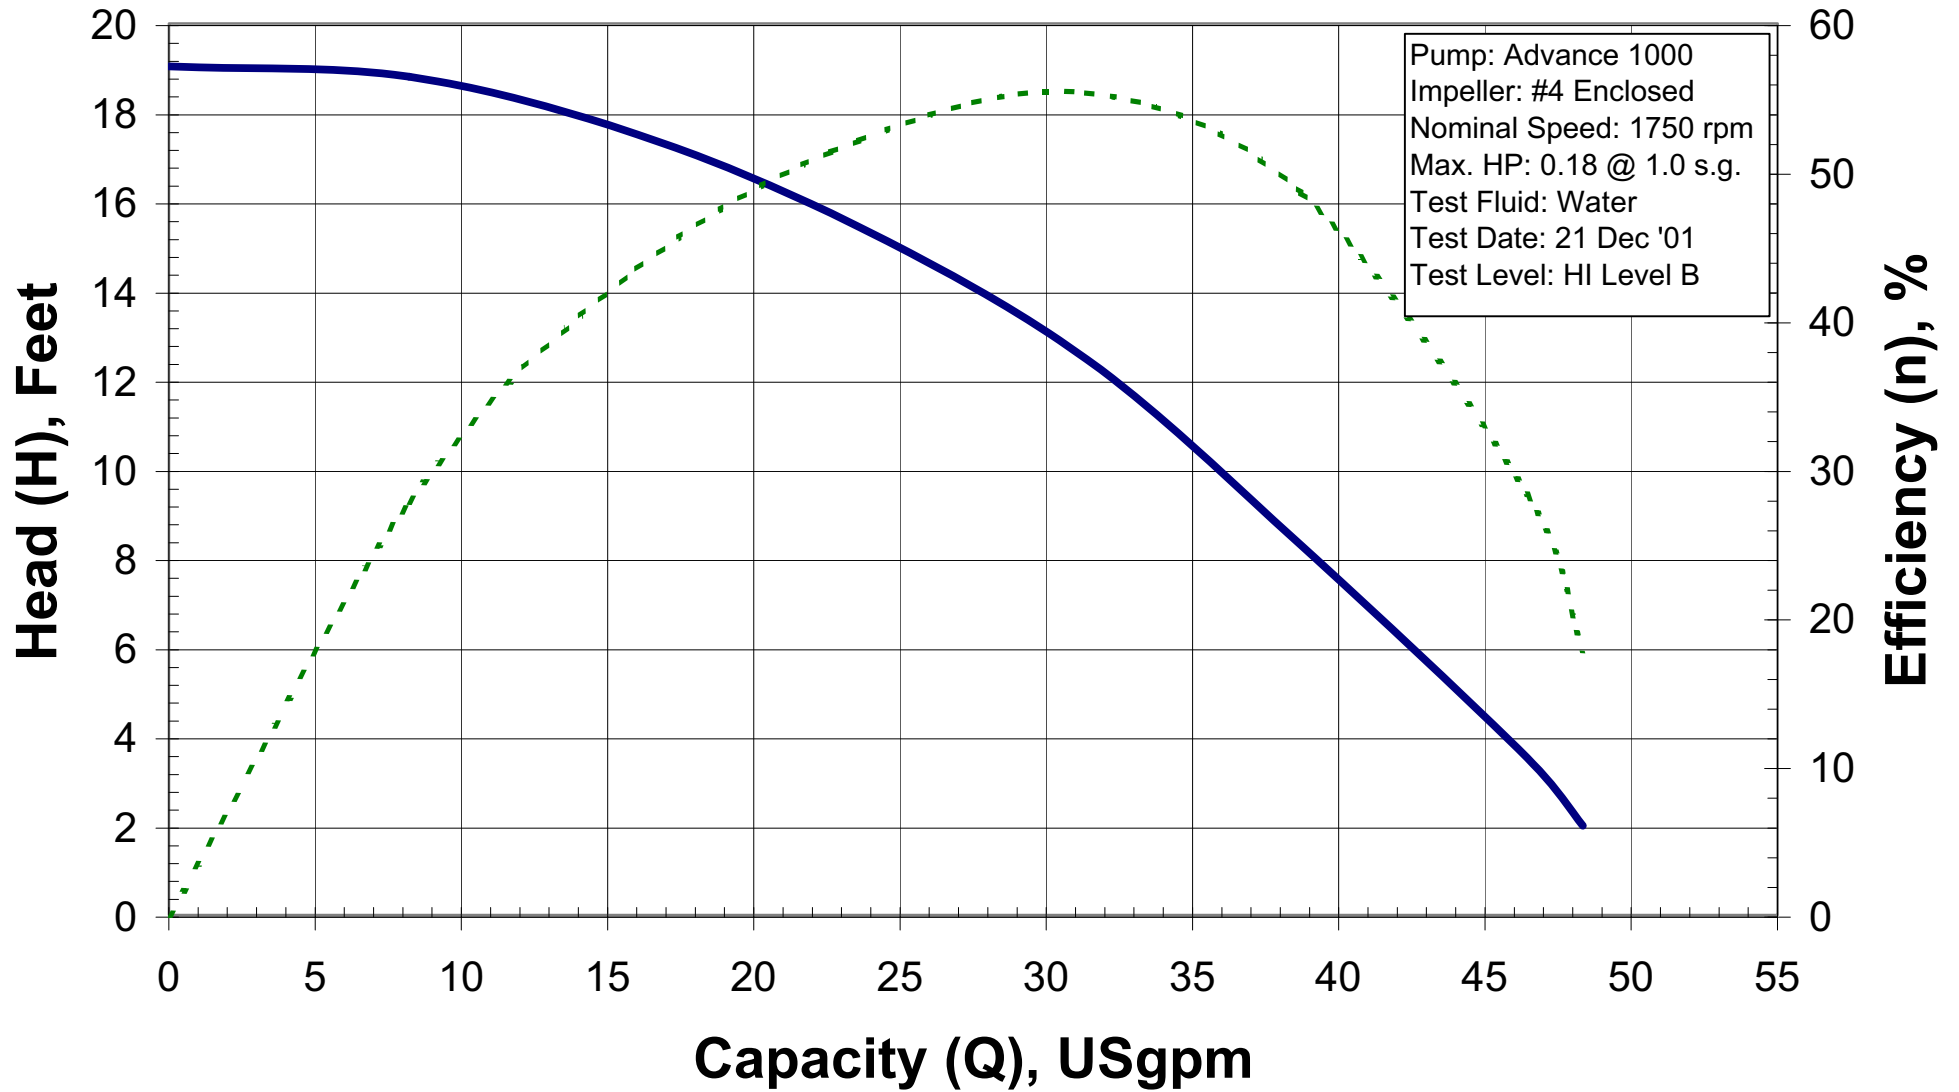

# Advance 1000 Performance

— Total Head (ft) - - - Efficiency (%)