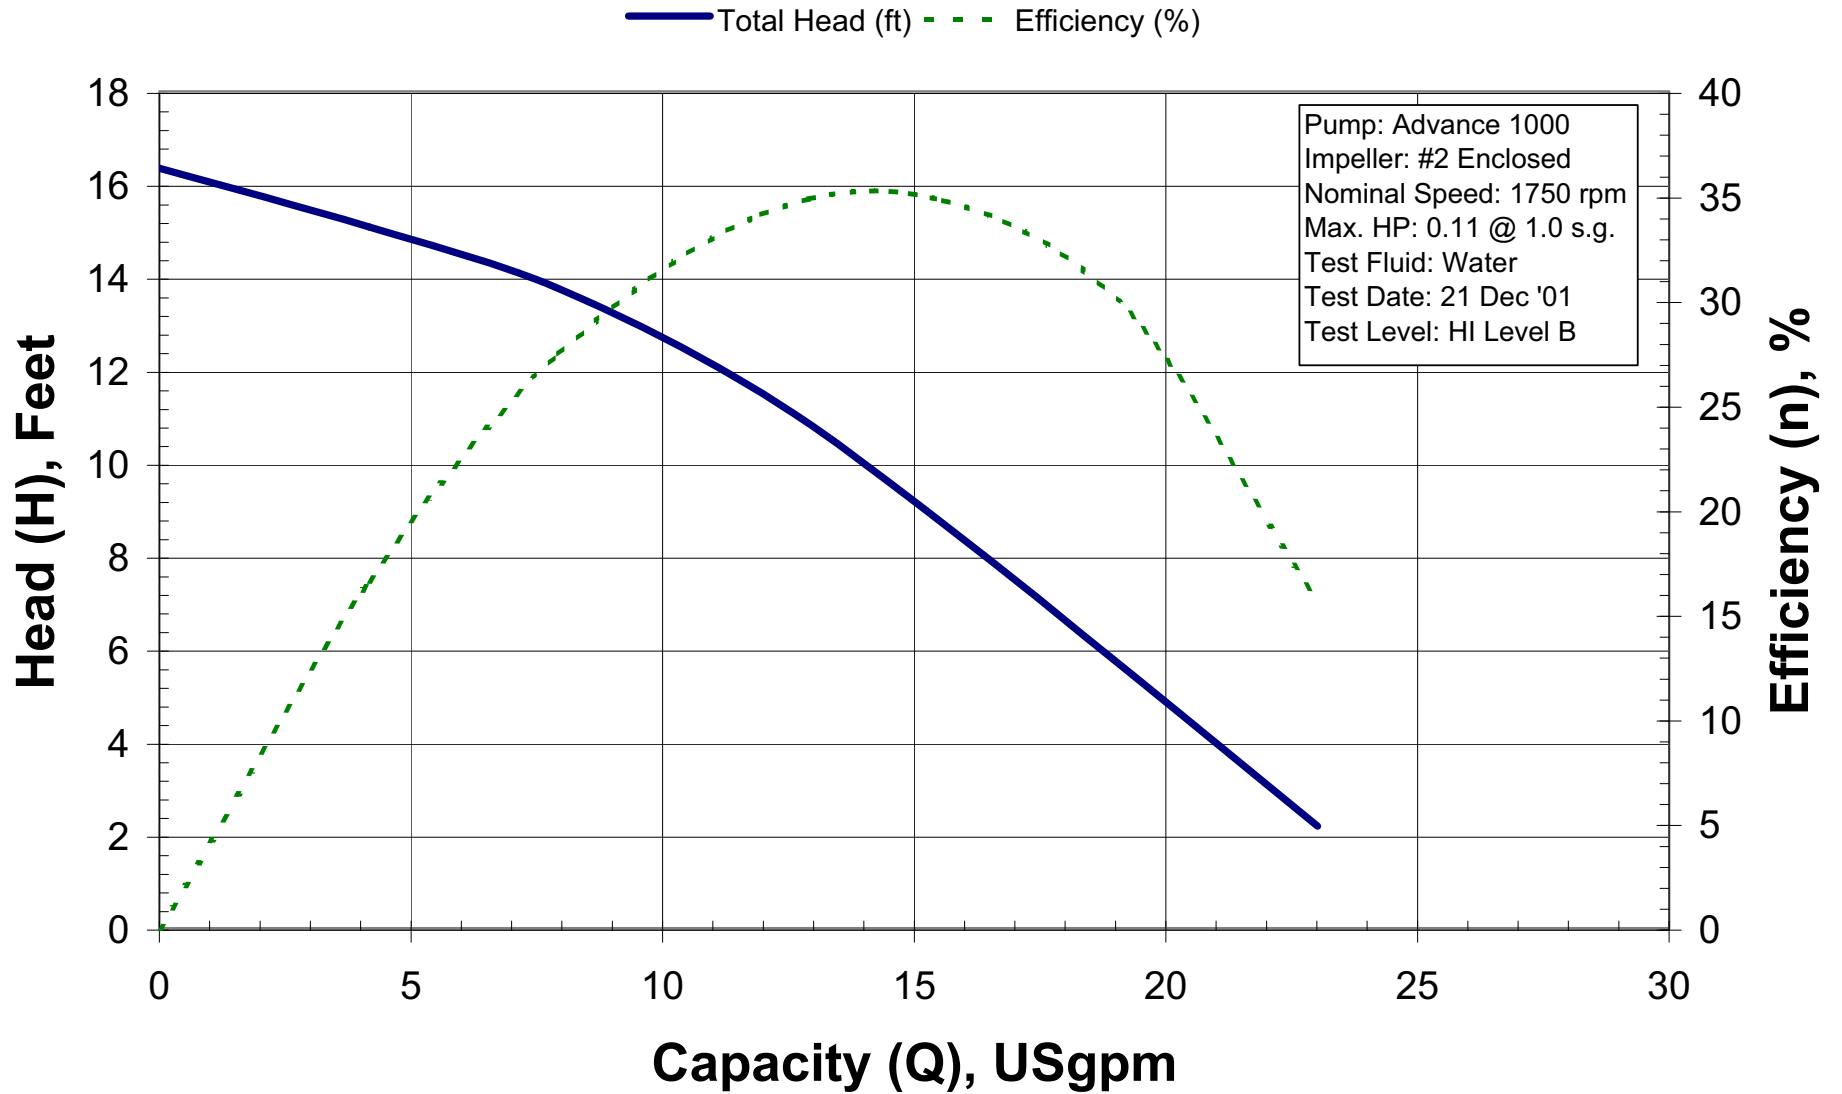

Advance 1000 Performance