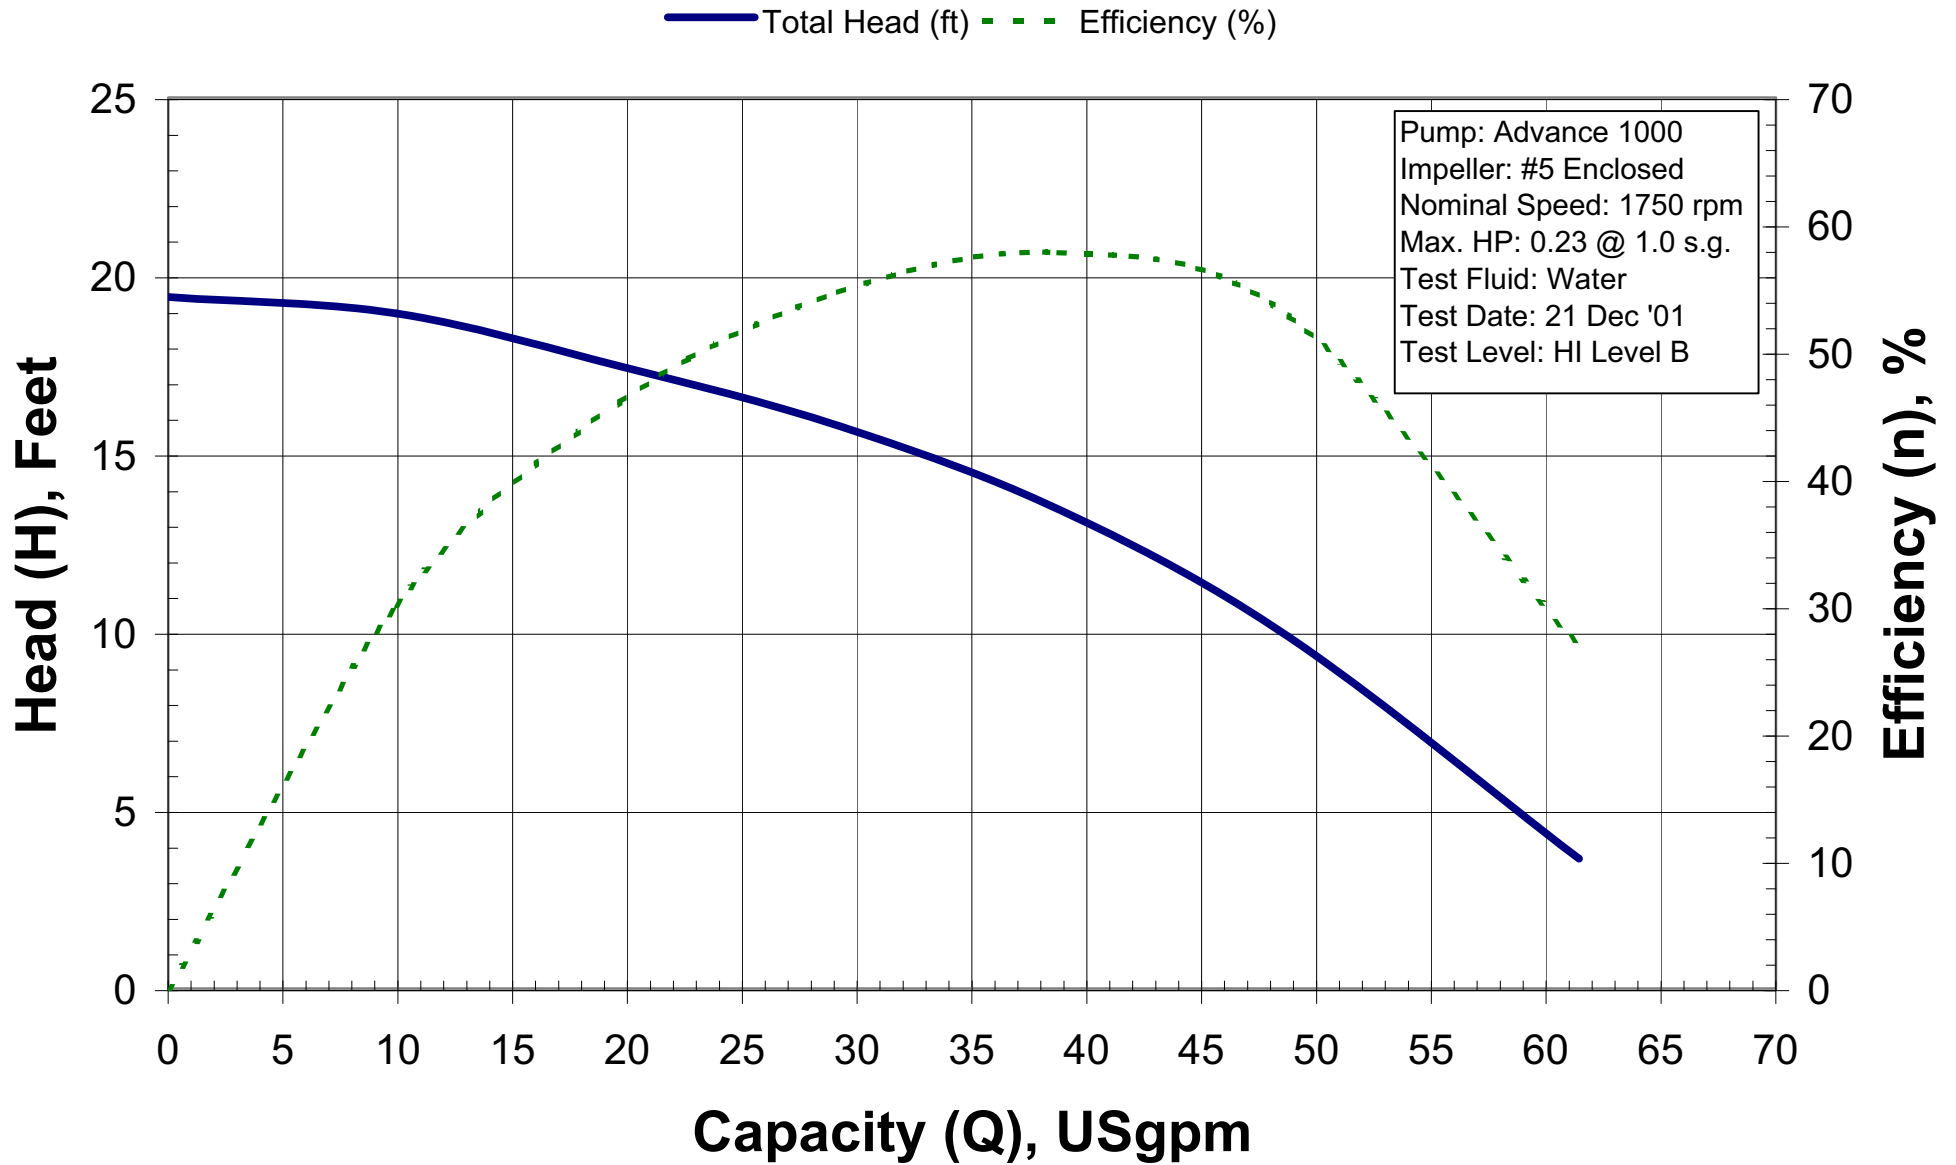

Advance 1000 Performance