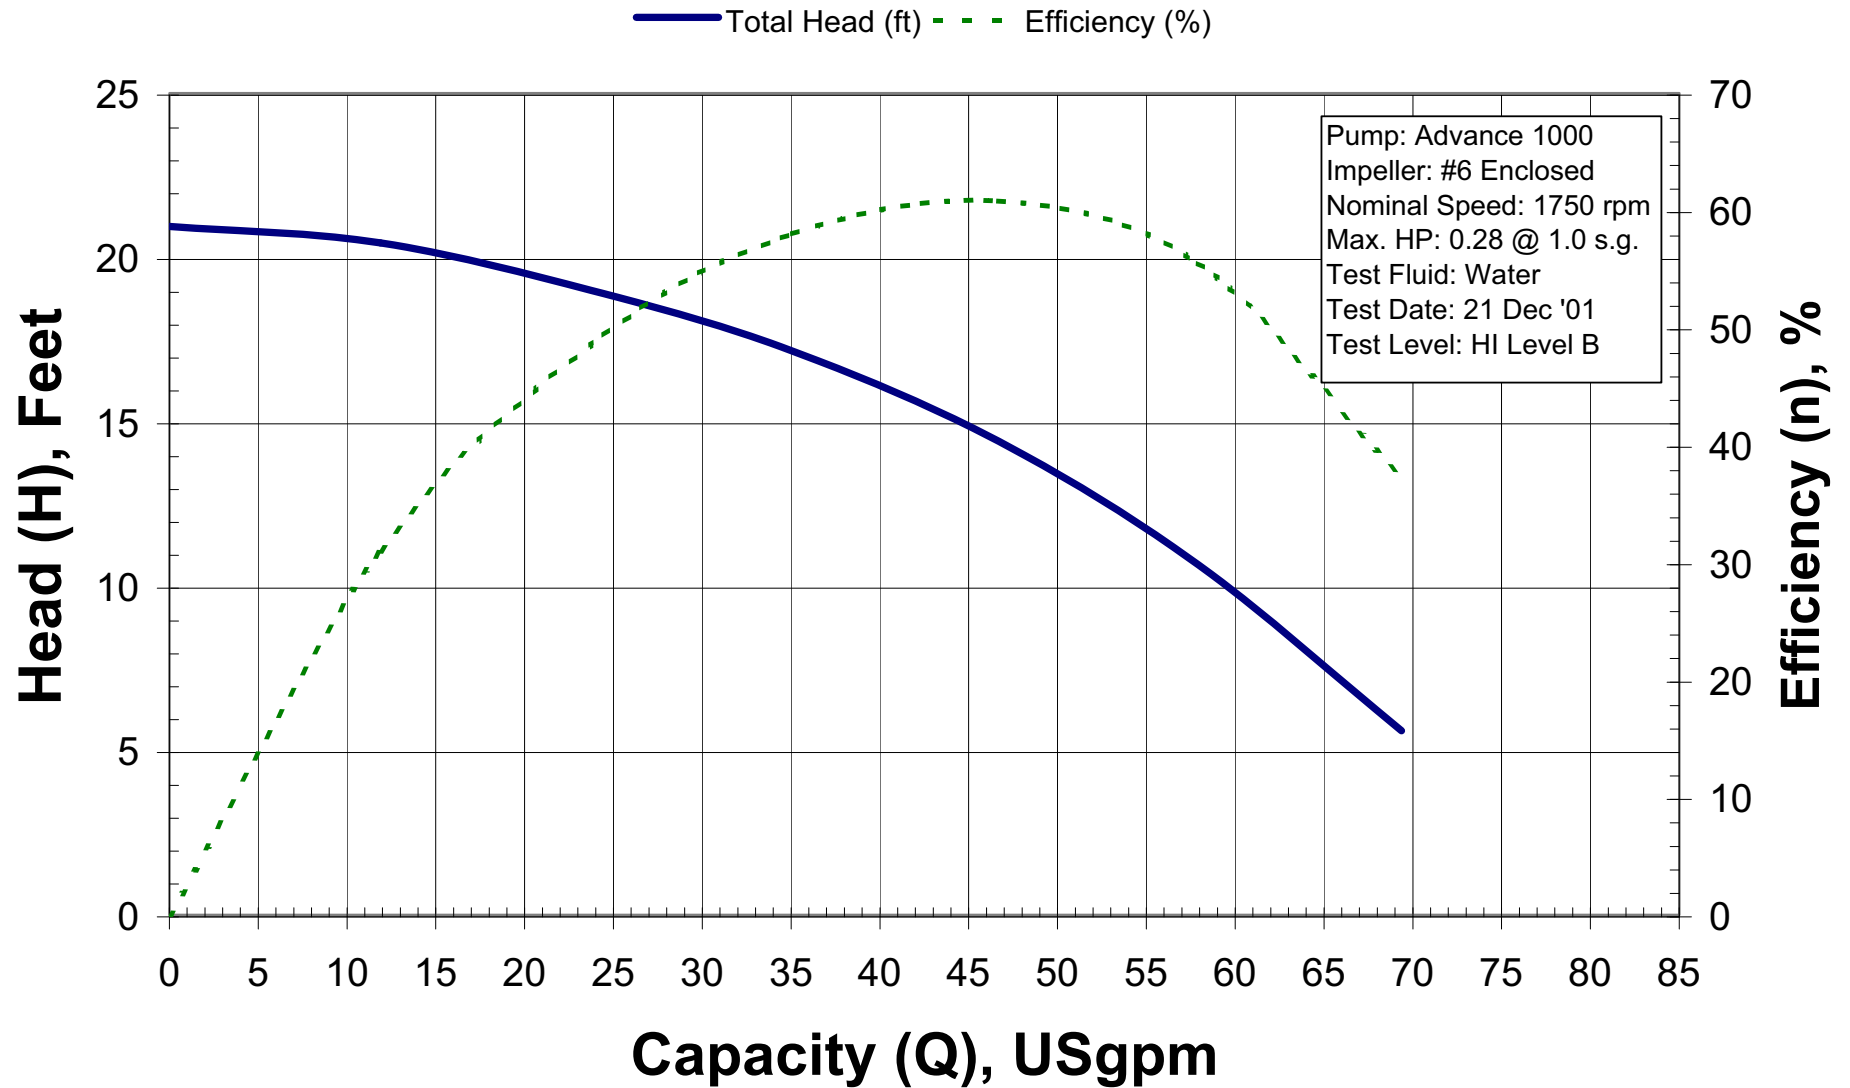

Advance 1000 Performance