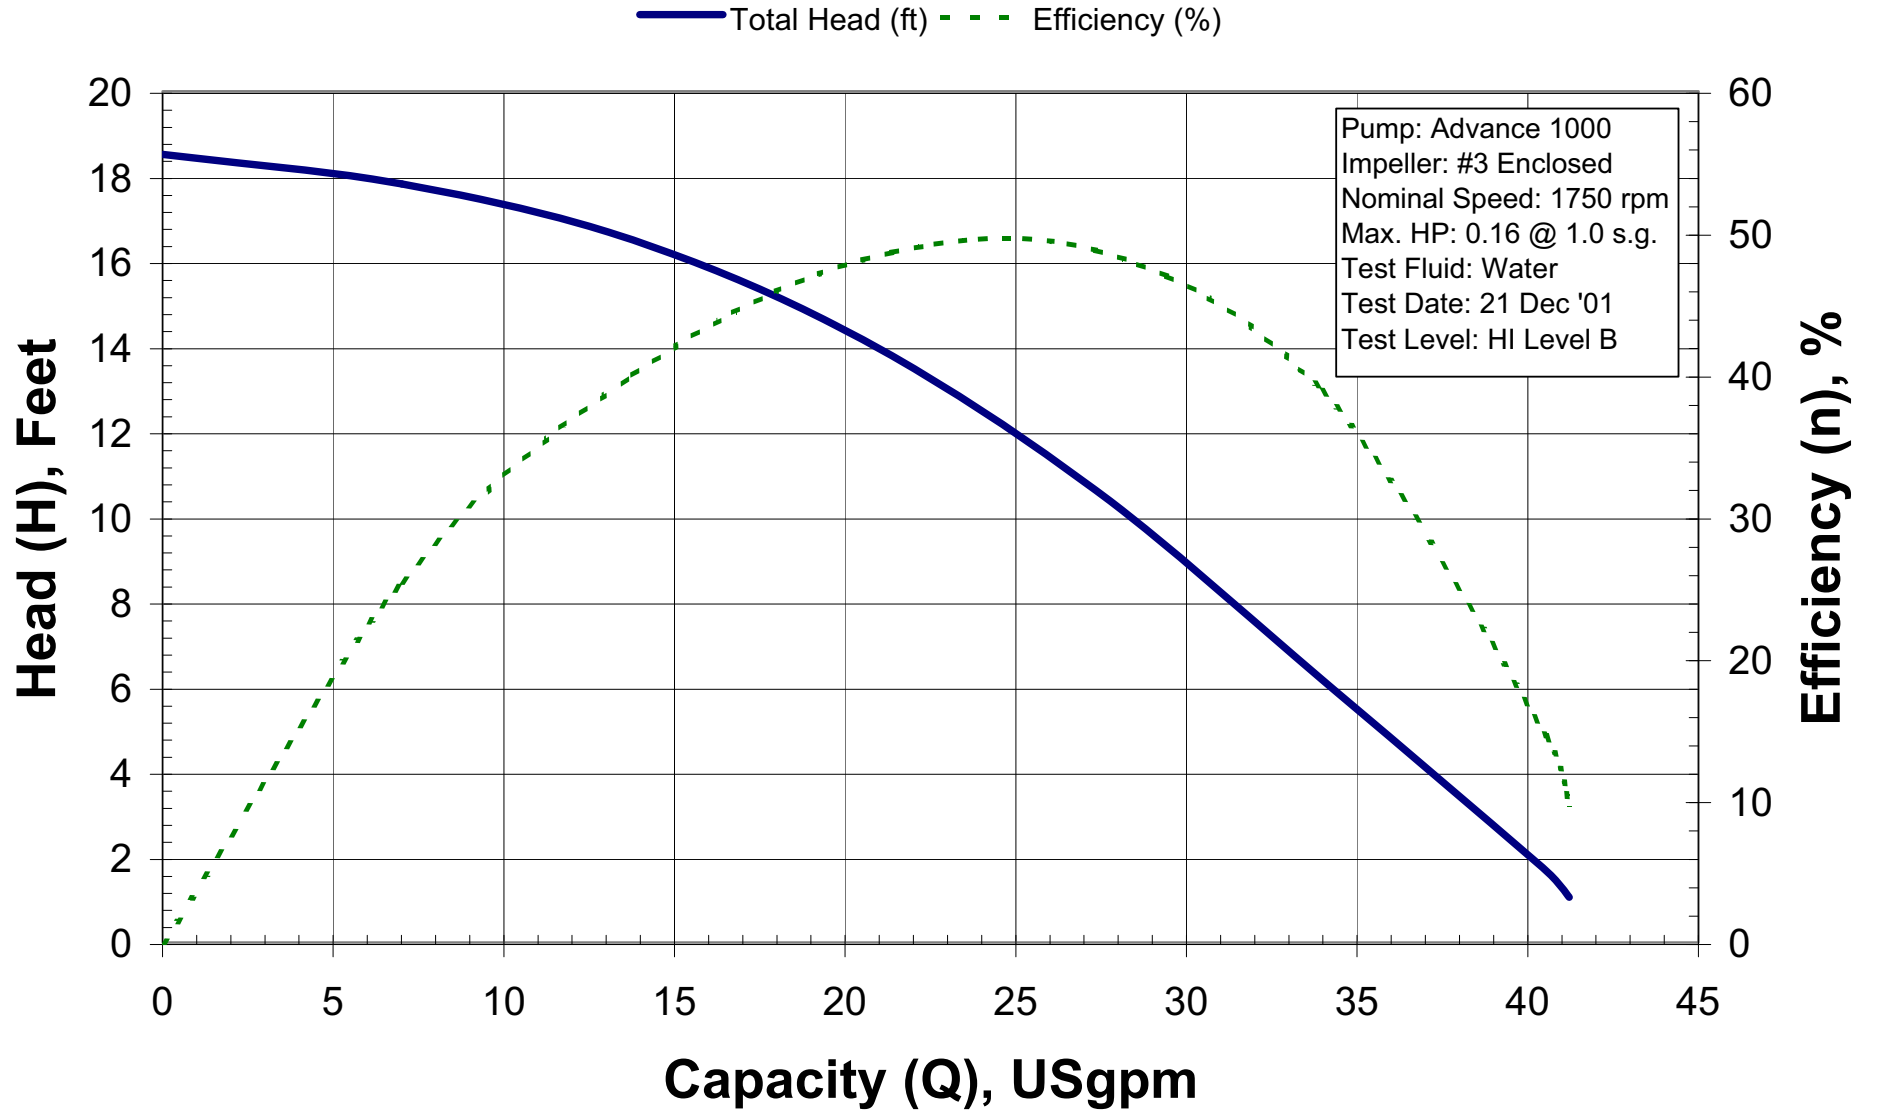

# Advance 1000 Performance

— Total Head (ft) - - - Efficiency (%)