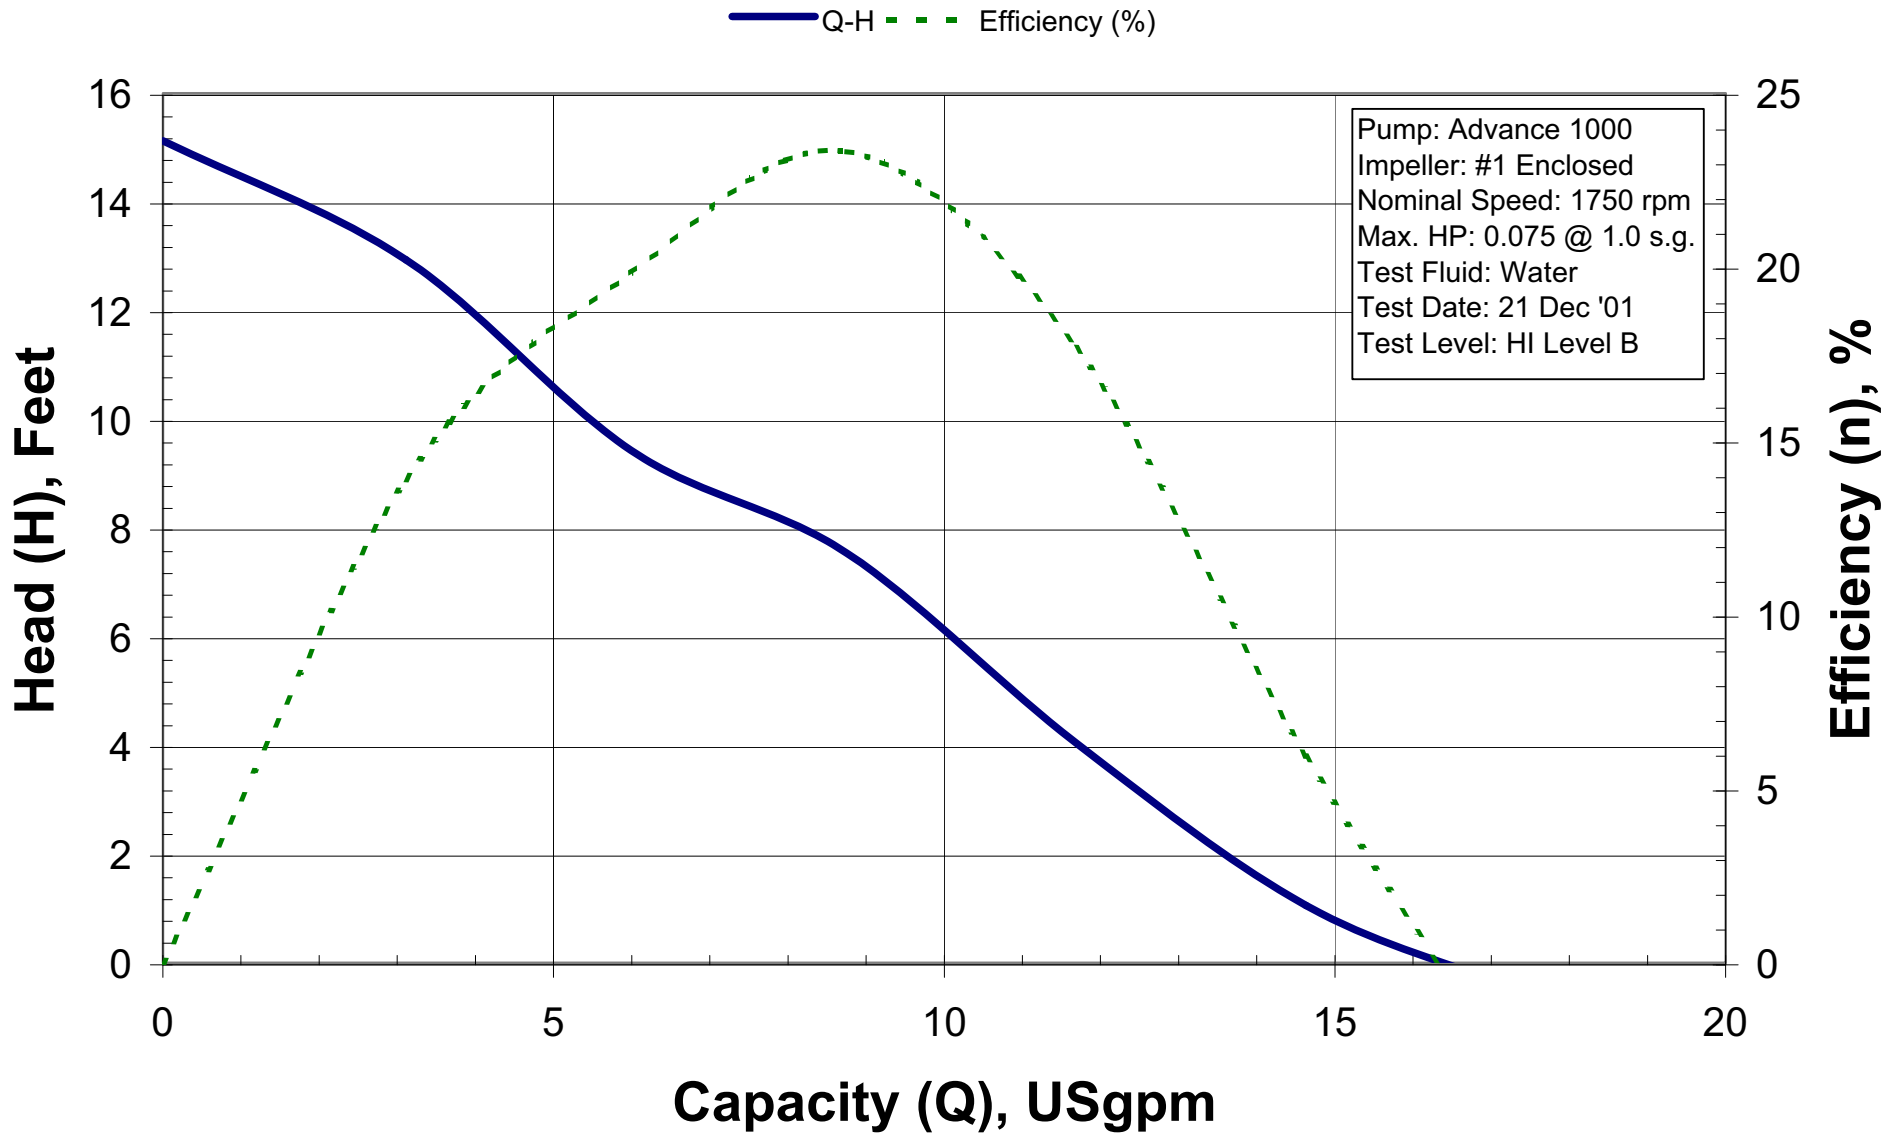

Advance 1000 Performance