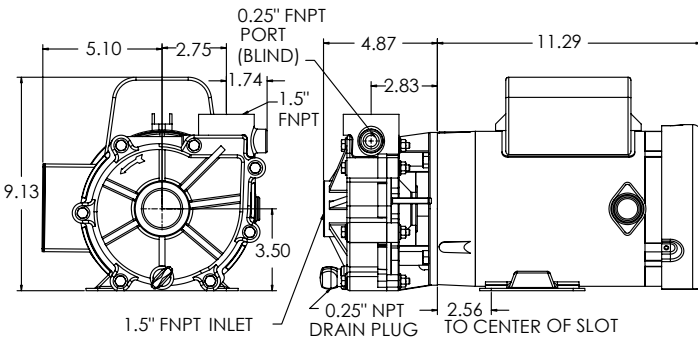

SEQUEL

Gin Rin