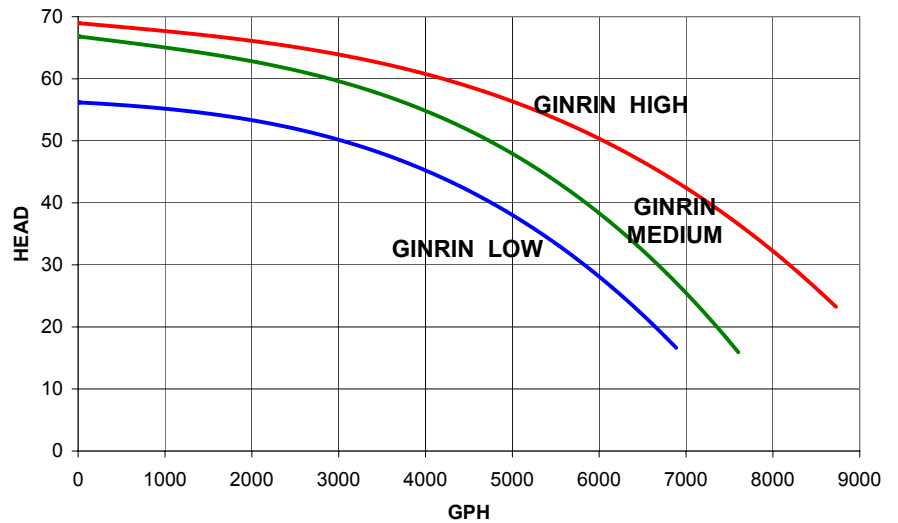

Impeller	Low	Medium	High
List price		$791.00	
Inlet	1.5" FNPT		
Discharge	1.5" FNPT		
Max flow, GPH	7800	9200	11000
Max head, Ft	56	68	69
Max Power Watts	1167	1498	1694
Max Current, Amps	5.37	6.80	7.68
@ Volts	230		
Motor HP	2, 1.5		
Motor Enclosure	TEFC		
Impeller #	6T-3.85"	6T-4.25"	7T-4.21"
Weight	51 LBS		
Box Dimensions	18 1/8" x 10" x 10 1/2"		

GINRIN FAMILY