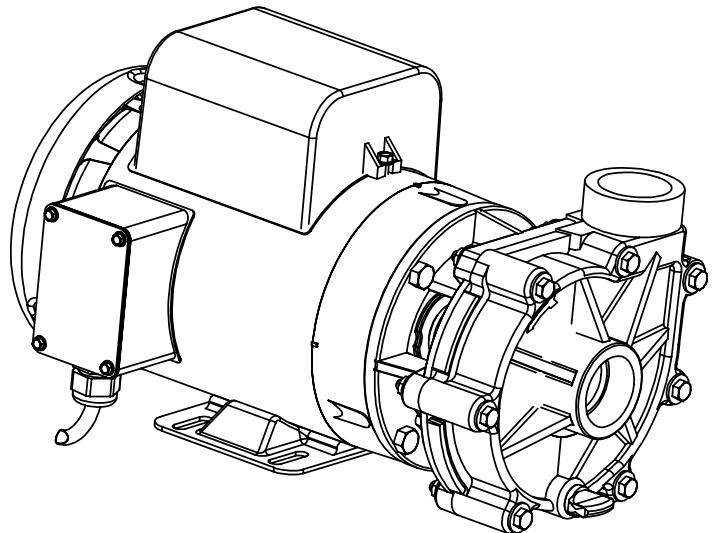

SEQUEL

Gin Rin

Gin Rin - Power Series

The people at Sequence® are on a never-ending quest for peak-efficiencies and premium-quality. Today, their latest efforts are captured in Sequel™.

Sequel™ is for those who understand what words like “premium-quality,” “peak-performance & efficiency” and “extensive-reliability” are supposed to mean. Sequel™ has been custom crafted for the artistic as well as the technically inclined. It is a premium product suited for the most exclusive of water-features. Sequel guarantees quality, performance, efficiency and reliability. Did we miss anything?

Impeller	Low	Medium	High
List price		\$791.00	
Inlet	1.5" FNPT		
Discharge	1.5" FNPT		
Max flow, GPH	7800	9200	11000
Max head, Ft	56	68	69
Max Power Watts	1167	1498	1694
Max Current, Amps	5.37	6.80	7.68
@ Volts	230		
Motor HP	2, 1.5		
Motor Enclosure	TEFC		
Impeller #	6T-3.85"	6T-4.25"	7T-4.21"
Weight	51 LBS		
Box Dimensions	18 1/8" x 10" x 10 1/2"		

GINRIN FAMILY

*Unit comes packaged with 3 Impellers. Medium has been Installed.

Proudly Made in the USA

Sequel™ ...NO equal

©2008 SEQUEL PUMPS A DIVISION OF MDM INC.