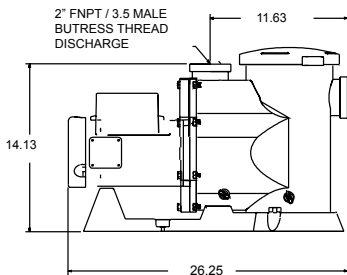

SHOWA FAMILY

Impeller	Medium	High
List price	\$999.00	
Inlet	2" FNPT	
Discharge	2" FNPT	
Max flow, GPH	6800	7900
Max head, Ft	19	25
Max Power Watts	346	480
Max Current, Amps	3.68	4.77
@ Volts	115	
Motor HP	1/2, 1/3	
Motor Enclosure	TEFC	
Weight	66 LBS	
Box Dimensions	34" x 20" x 14"	