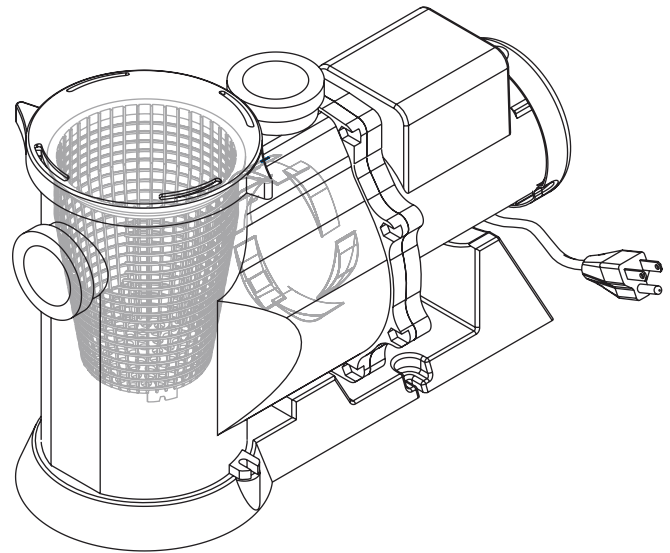

SHOWA FAMILY

Impeller	Medium	High
List price	\$999.00	
Inlet	2" FNPT	
Discharge	2" FNPT	
Max flow, GPH	6800	7900
Max head, Ft	19	25
Max Power Watts	346	480
Max Current, Amps	3.68	4.77
@ Volts	115	
Motor HP	1/2, 1/3	
Motor Enclosure	TEFC	
Weight	66 LBS	
Box Dimensions	34" x 20" x 14"	

*Unit comes packaged with 2 Impellers. Medium has been Installed.