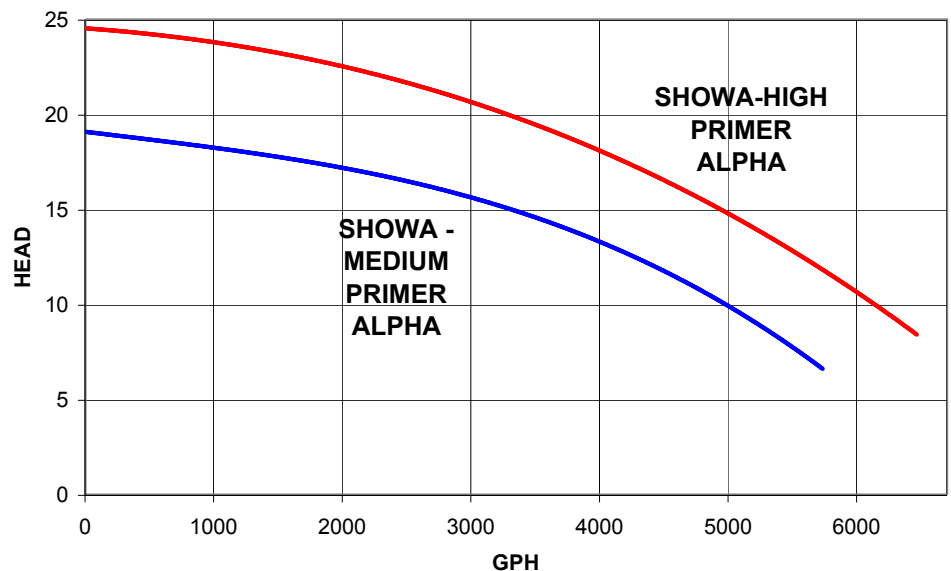

Showa - Primer Series

The people at Sequence® are on a never-ending quest for peak-efficiencies and premium-quality. Today, their latest efforts are captured in Sequel™.

Sequel™ is for those who understand what words like “premium-quality,” “peak-performance & efficiency” and “extensive-reliability” are supposed to mean. Sequel™ has been custom crafted for the artistic as well as the technically inclined. It is a premium product suited for the most exclusive of water-features. Sequel guarantees quality, performance, efficiency and reliability. Did we miss anything?

SHOWA FAMILY

Impeller	Medium	High
List price	\$999.00	
Inlet	2" FNPT	
Discharge	2" FNPT	
Max flow, GPH	6800	7900
Max head, Ft	19	25
Max Power Watts	346	480
Max Current, Amps	3.68	4.77
@ Volts	115	
Motor HP	1/2, 1/3	
Motor Enclosure	TEFC	
Weight	66 LBS	
Box Dimensions	34" x 20" x 14"	