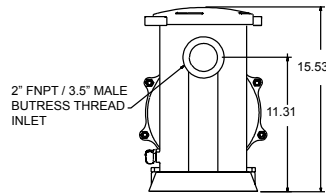

SHOWA FAMILY

Impeller	Medium	High
List price	\$999.00	
Inlet	2" FNPT	
Discharge	2" FNPT	
Max flow, GPH	6800	7900
Max head, Ft	19	25
Max Power Watts	346	480
Max Current, Amps	3.68	4.77
@ Volts	115	
Motor HP	1/2, 1/3	
Motor Enclosure	TEFC	
Weight	66 LBS	
Box Dimensions	34" x 20" x 14"	