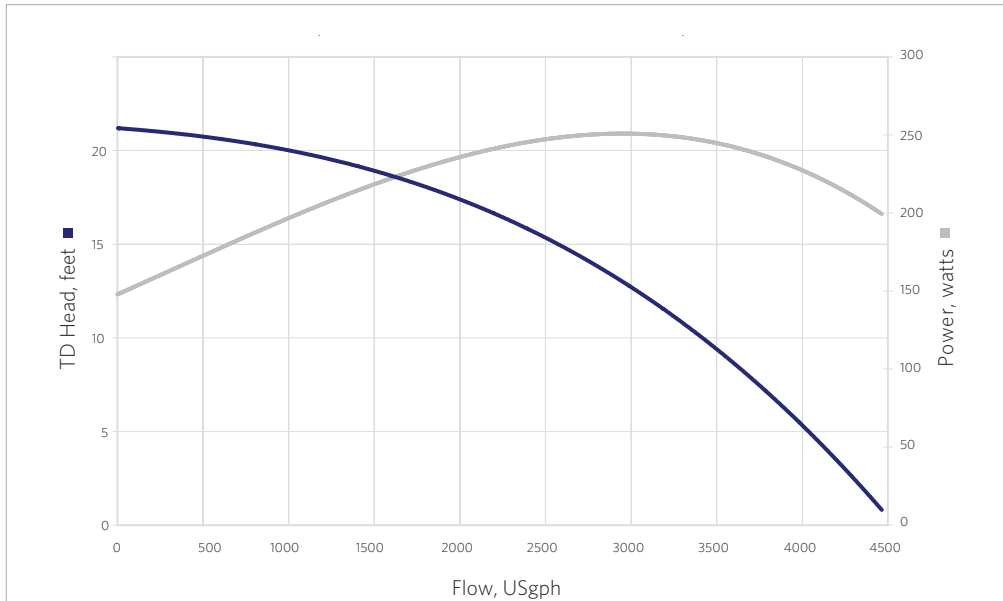

**Dimensions and illustrations are approximate and for reference only*

Sequence® 1000 Series - Model 4500SEQ21

The Classic! The 1000 series has set the standard by which all others are measured. Perfect blend of medium pressure and ample flow for the majority of ponds.

Flow At Total Dynamic Head	4'	8'	12'	16'	20'
GPM	69	61	53	40	17
GPH	4140	3660	3180	2400	1020

3 YEAR LIMITED WARRANTY

8 FOOT CORDSET

TEFC FANCOOLED MOTOR

MODEL	4500SEQ21
INLET	1.5"
DISCHARGE	1.5"
MAX FLOW (gph)	4500
MAX HEAD (feet)	21'
MAX POWER (watts)	250
MAX CURRENT (amps)	2.69
@ (volts)	115/230
MOTOR HP	1/3, 1/4, 1/6, 1/8
MOTOR TYPE	56J
MOTOR ENCLOSURE	TEFC
IMPELLER	5